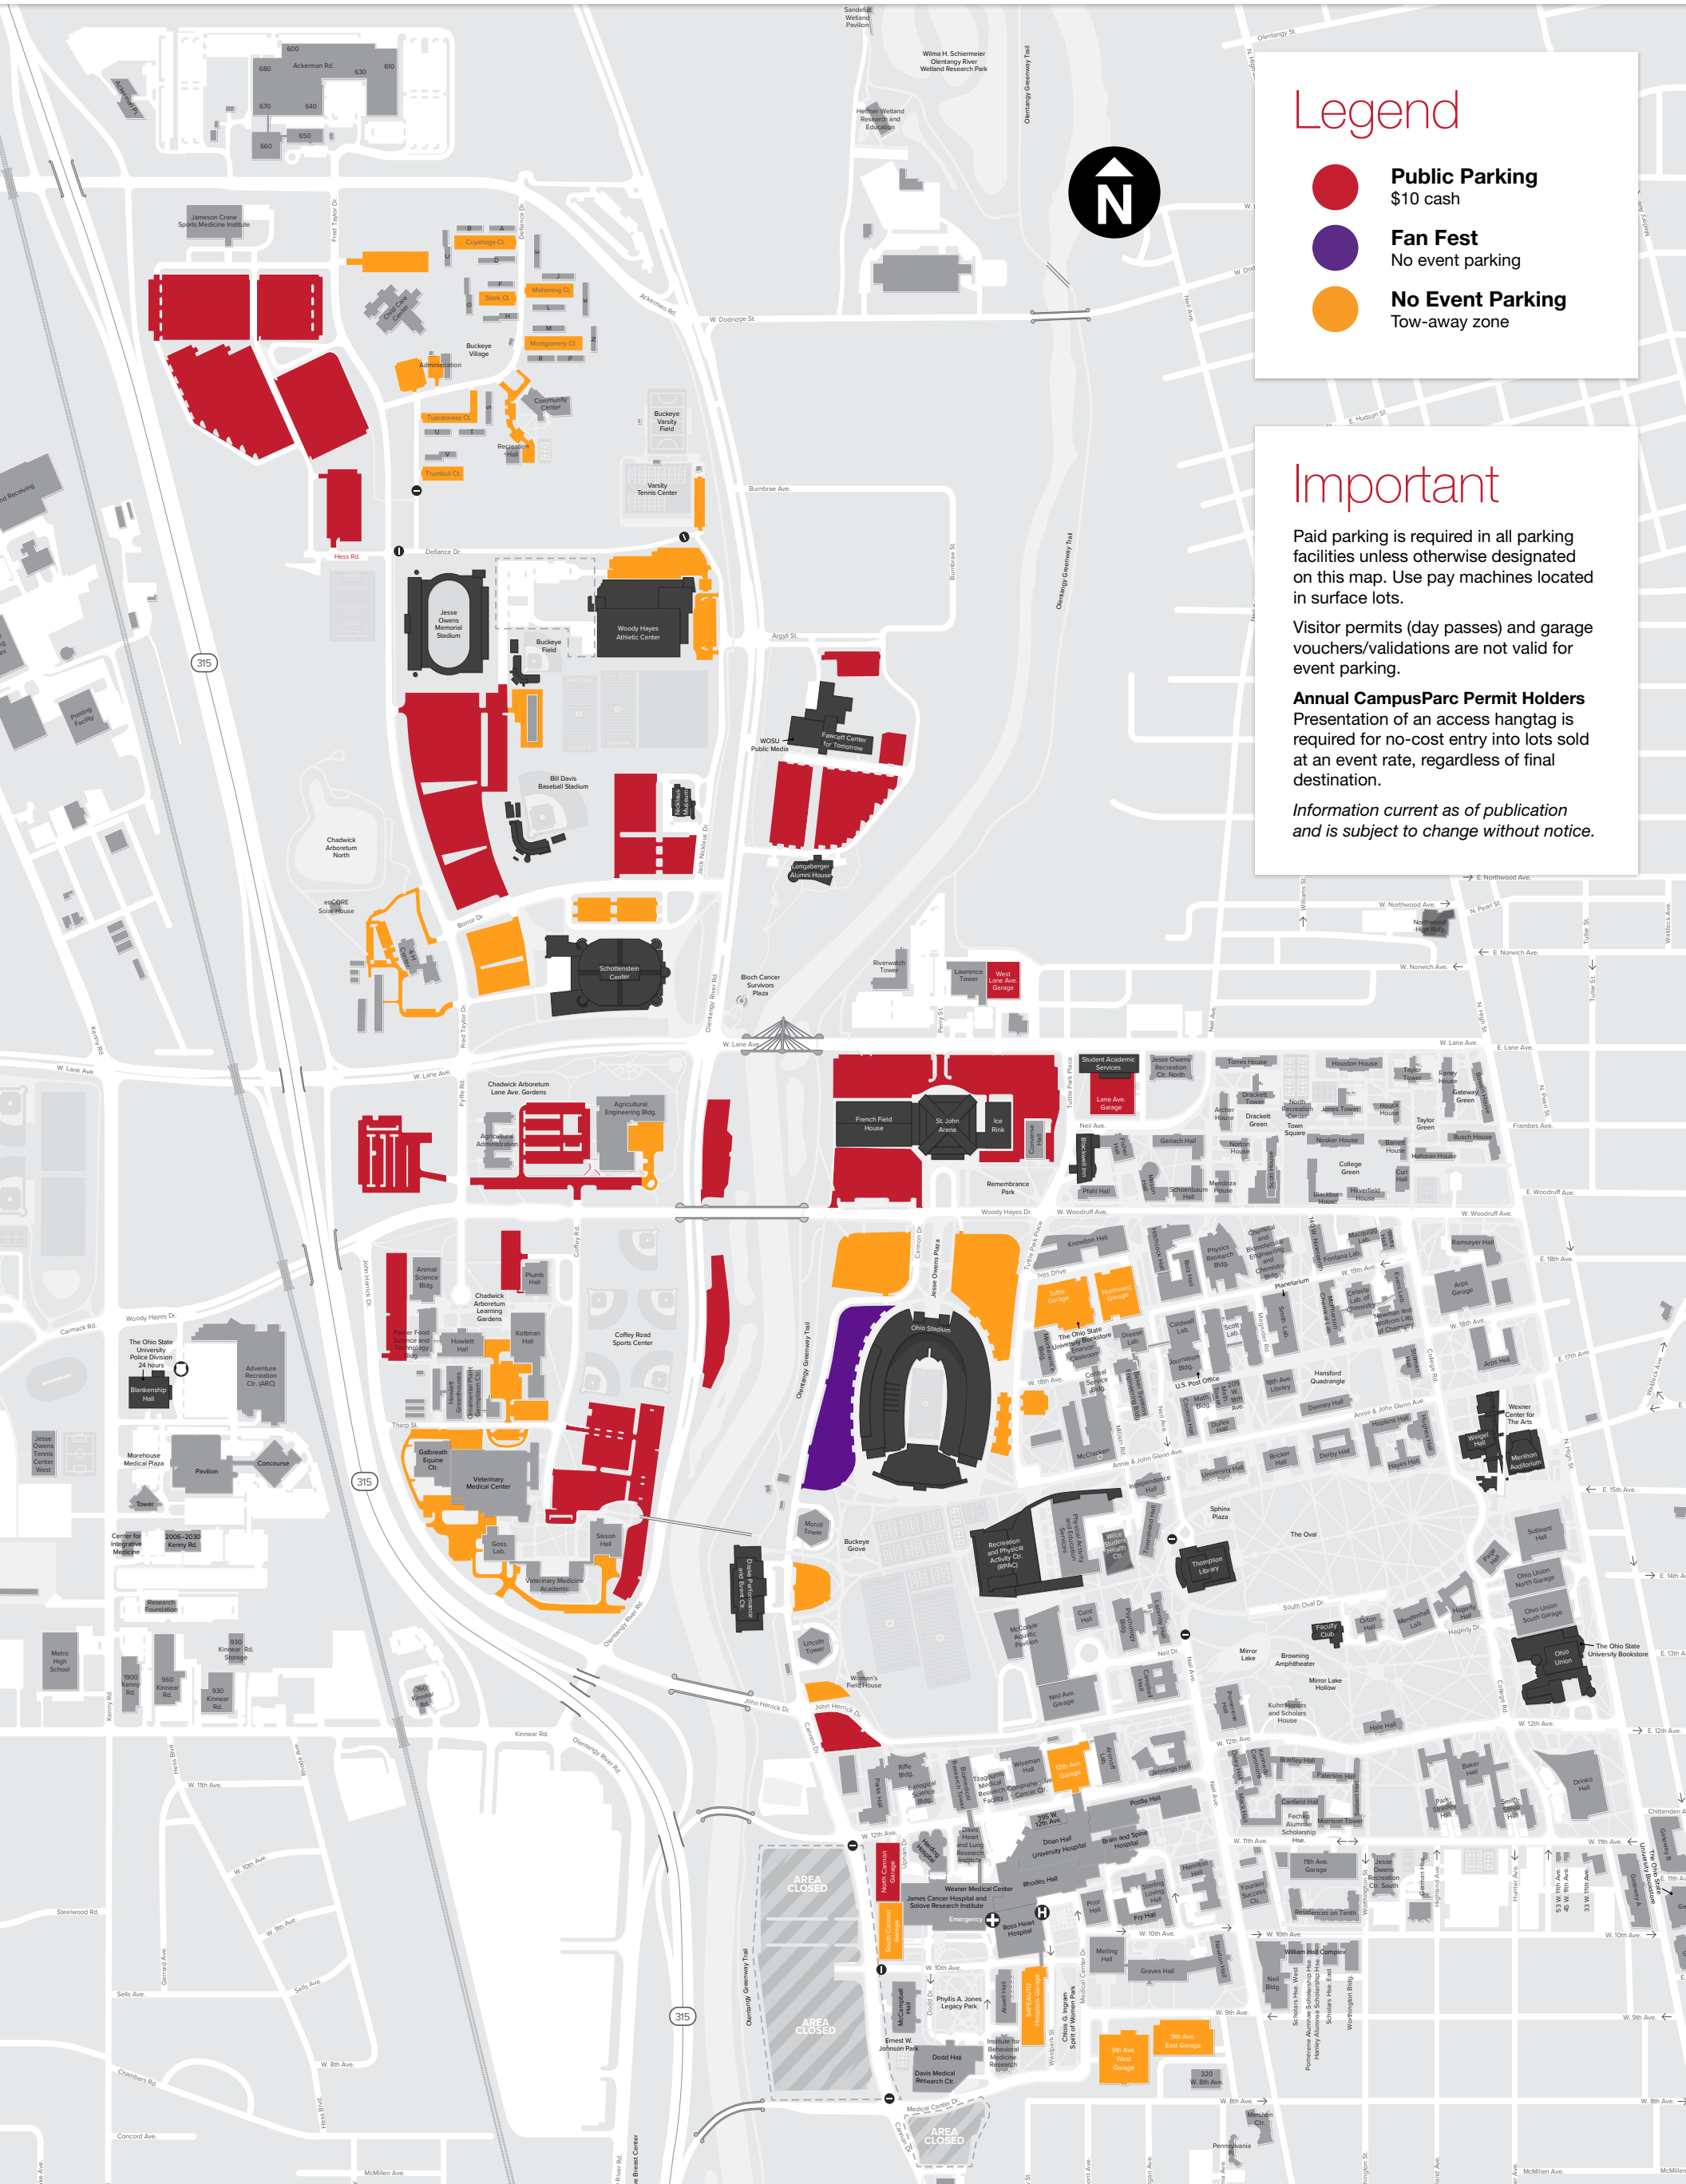

# Ohio State Four-Miler

## Legend

- **Public Parking**  
\$10 cash
- **Fan Fest**  
No event parking
- **No Event Parking**  
Tow-away zone

## Important

Paid parking is required in all parking facilities unless otherwise designated on this map. Use pay machines located in surface lots.

Visitor permits (day passes) and garage vouchers/validations are not valid for event parking.

**Annual CampusParc Permit Holders**  
Presentation of an access hangtag is required for no-cost entry into lots sold at an event rate, regardless of final destination.

*Information current as of publication and is subject to change without notice.*